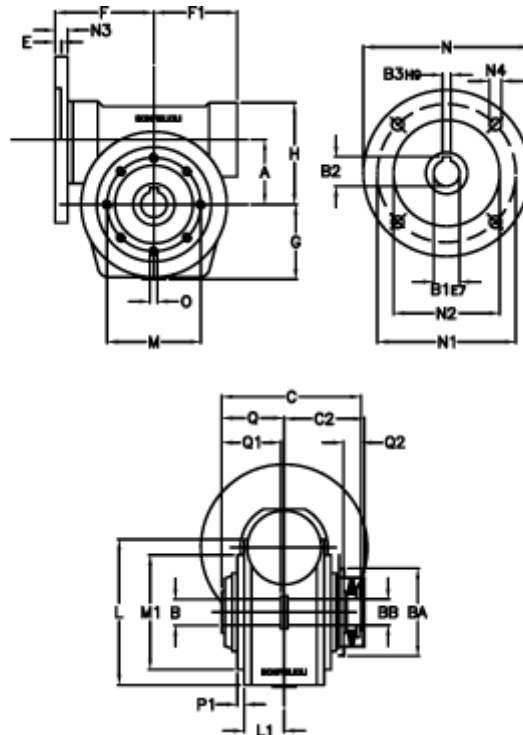

Article number: 390204400772836

Description: Worm Gear with Torque Limiter  
VF 44-L2-P-7-P71B14

## Measures

a = 44.60	C2 = 48	L1 = 35.0	O = M6x8
B = 18	Description = VF 44P-xx-71B14	m = 65	P1 = 2.0
B1 E7 = 14	E = 2.0	M1 = 50	Q = 32.0
B2 = 16.3	F = 65	N = 105	Q1 = 32
B3 H9 = 5	F1 = 54	N1 = 85	Q2 = 12
BA = 40	g = 51	N2 = 70	
BB H7 = 11	H = 71.0	N3 = 10.0	
C = 79	L = 80.0	N4 = 7	